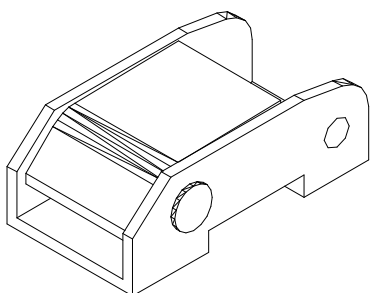

Spare parts :

## Weldable clamping lock

For fixing of a belt by attachment

D - length	[ mm ]	62
Š - width	[ mm ]	33
V - high	[ mm ]	22
Š - belt width	[ mm ]	25

Ing.Milan Dohnal  
Vývoz 5423  
760 01 Zlín  
Česká republika