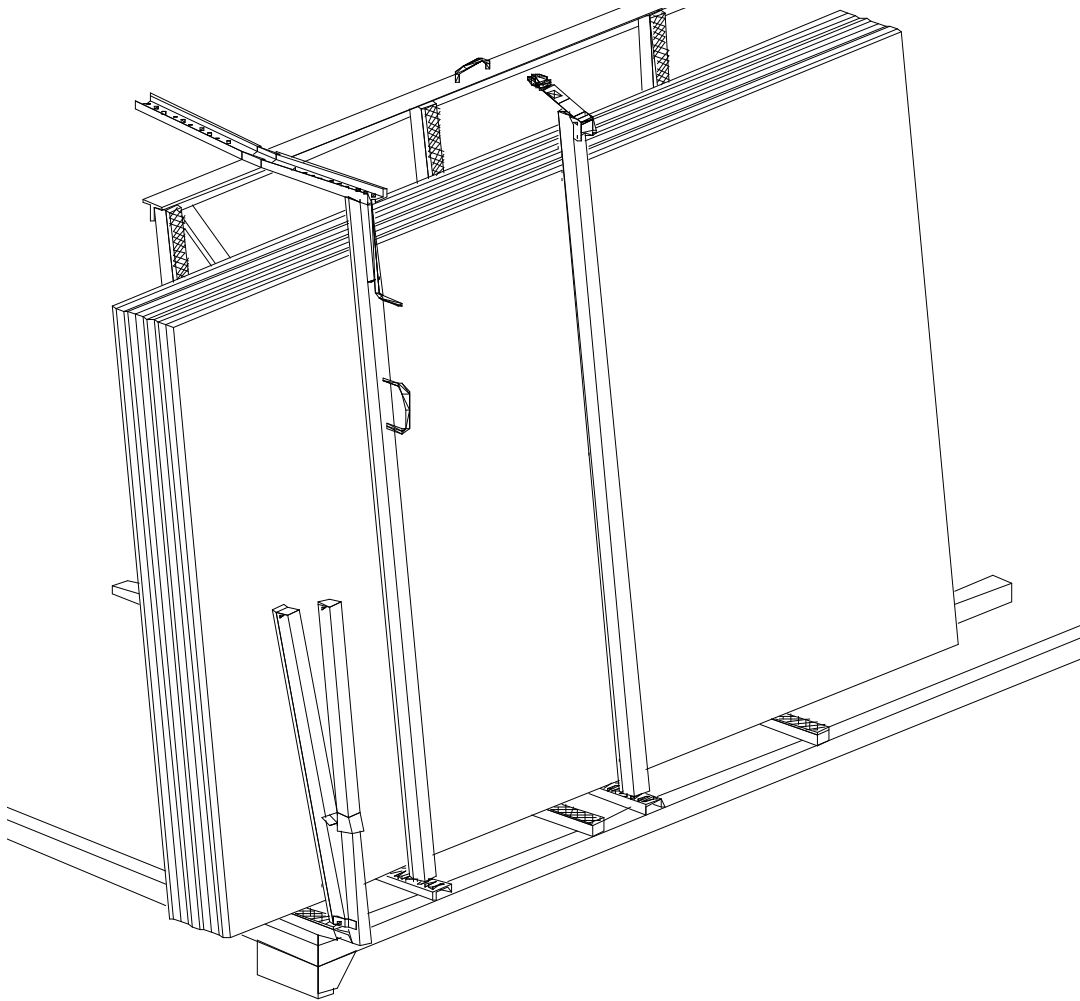

Accessories :

Attachment bars **T**

| | | | |
|--------------|--|---|---|
| Type | <input type="checkbox"/> TS tip-up Fixing-safeguard bar for inside manipulation | <input type="checkbox"/> TP transport / storage bar with spring | <input type="checkbox"/> TG transport / storage bar with clamping lock and belt |
| size | variable: | variable | variable |
| weigh | 4,3 kg for 1000mm long | e.g. 4 kg for 2000mm long | e.g. 4 kg for 2000mm |